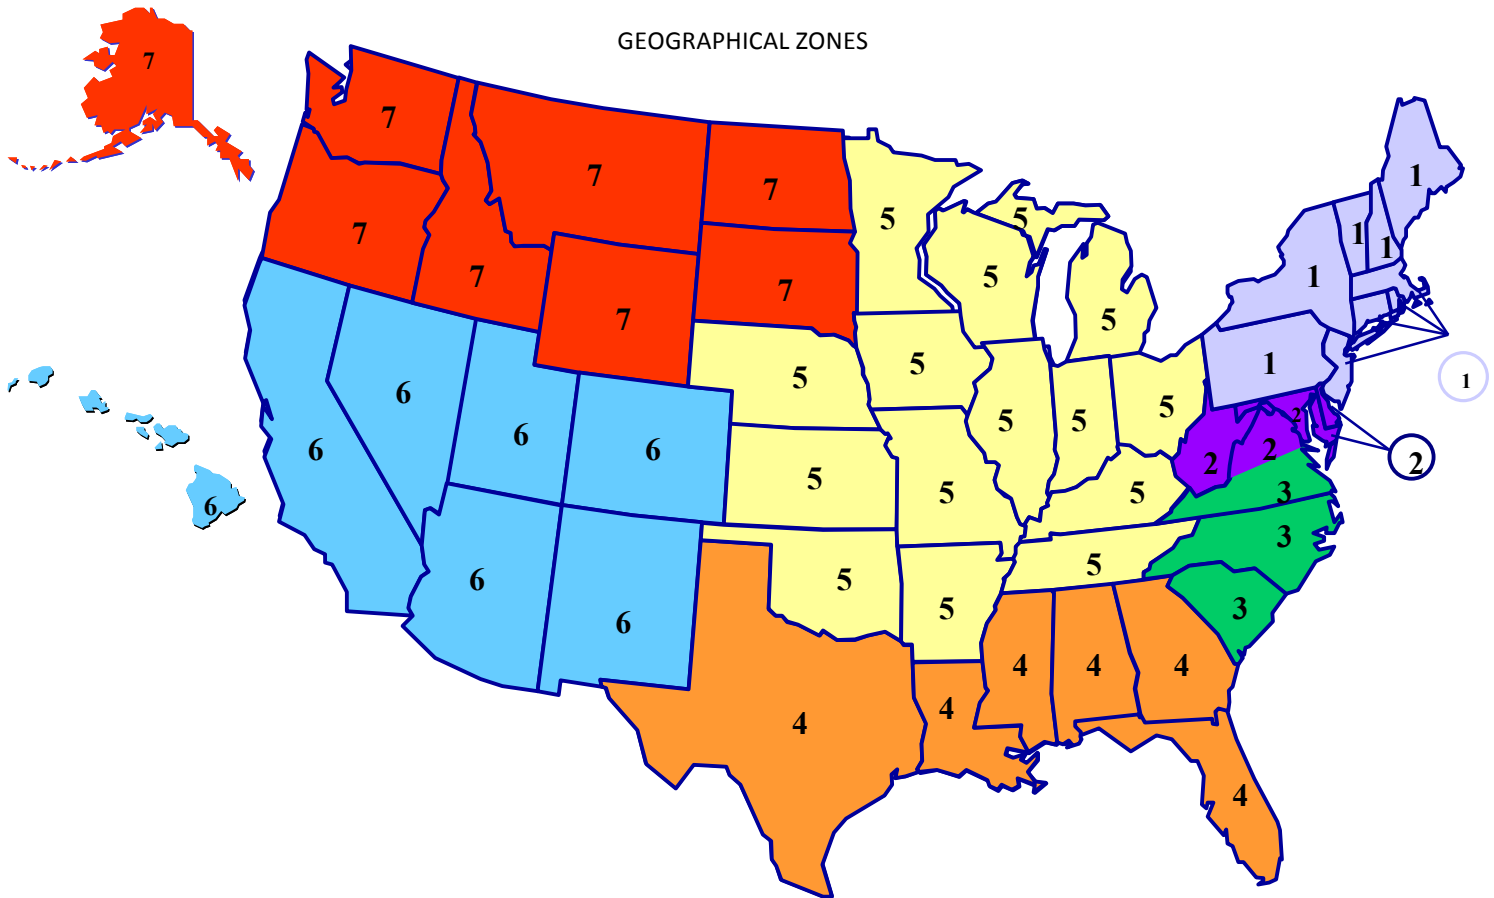

## Navy SeaPort-e Zones

The following map identifies the seven zones: Northeast, National Capital, Mid-Atlantic, Gulf Coast, Midwest, Southwest, and Northwest. For work performed outside the fifty states, the zone in which the ordering activity is located shall be used.

**NOTE: The dividing line between Zones 2 and 3 is 75 miles south of Washington, DC.**

-  (1) Northeast Zone
-  (2) National Capital Zone
-  (3) Mid Atlantic Zone
-  (4) Gulf Coast Zone
-  (5) Midwest Zone
-  (6) Southwest Zone
-  (7) Northwest Zone